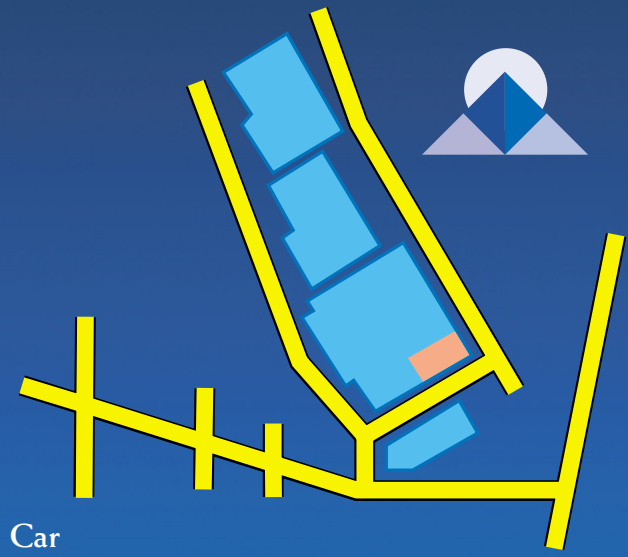

CTP Plasro – Location

CTP PLASRO

47 WATES WAY
MITCHAM
SURREY
CR4 4HR
ENGLAND

Tel: +44(0) 20 8685 0500
Fax: +44(0) 20 8640 4715
email: plasm.sales@carclo-plc.com

Conveniently situated near to London's major Airports and London itself. Rail connection minutes from the plant and motorway connections nearby.

- One hour from London Heathrow Airport by car
- Forty five minutes from London Gatwick Airport by Car
- 10 minutes walk from Mitcham Junction railway station
- 10 minutes by taxi from Morden Northern Line underground station.