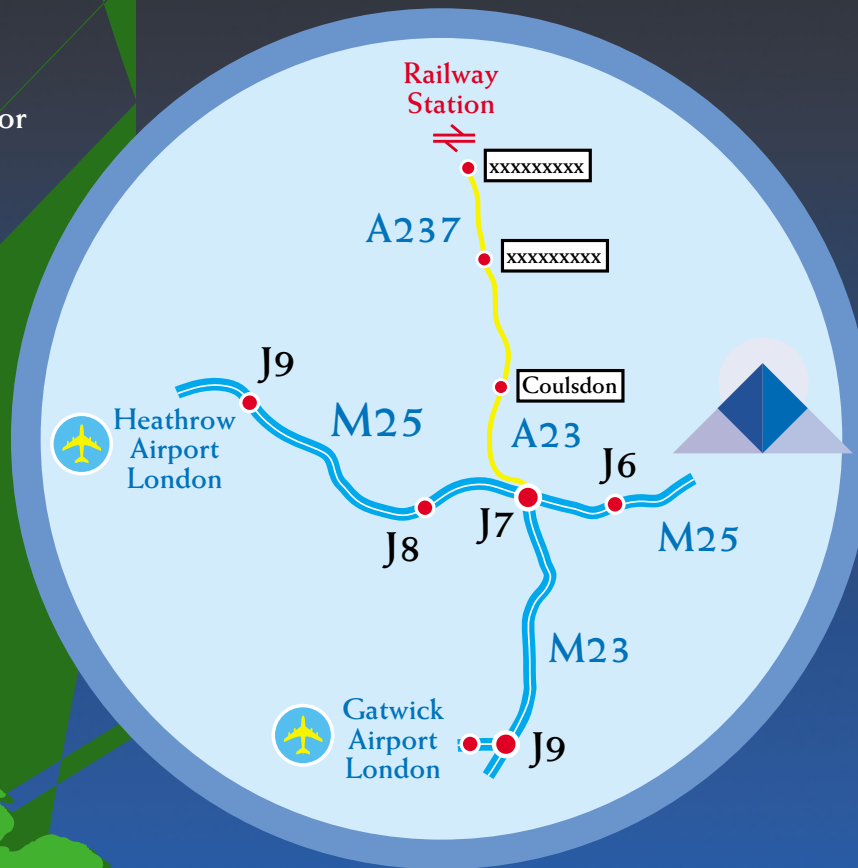

CTP Plasro – Location

CTP PLASRO

47 WATES WAY
MITCHAM
SURREY
CR4 4HR
ENGLAND

Tel: +44(0) 20 8685 0500
Fax: +44(0) 20 8640 4715
email: plasm.sales@carclo-plc.com

Conveniently situated near to London's major Airports and London itself. Rail connection minutes from the plant and motorway connections nearby.

- One hour from London Heathrow Airport by car
- Forty five minutes from London Gatwick Airport by Car
- 10 minutes walk from Mitcham Junction railway station
- 10 minutes by taxi from Morden Northern Line underground station.